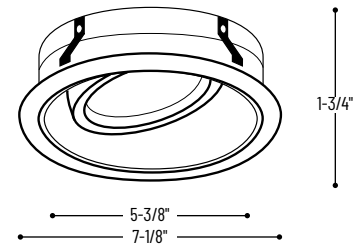

LABELS AND LISTINGS

cULus Listed for Damp Location when used with compatible housing.

PRODUCT IMAGES AND DIMENSIONS

NTM-57B

NTM-57C

NTM-57W

6" PAR38 Specular Reflector with Adjustable Gimbal

Catalog No.

- NTM-57B = 6" PAR38 Specular Black Reflector with Adjustable Gimbal, White Ring
- NTM-57C = 6" PAR38 Specular Clear Reflector with Adjustable Gimbal, White Ring
- NTM-57W = 6" PAR38 Specular White Reflector with Adjustable Gimbal, White Ring

Example: NTM-57W = 6" PAR38 Specular White Reflector with Adjustable Gimbal, White Ring